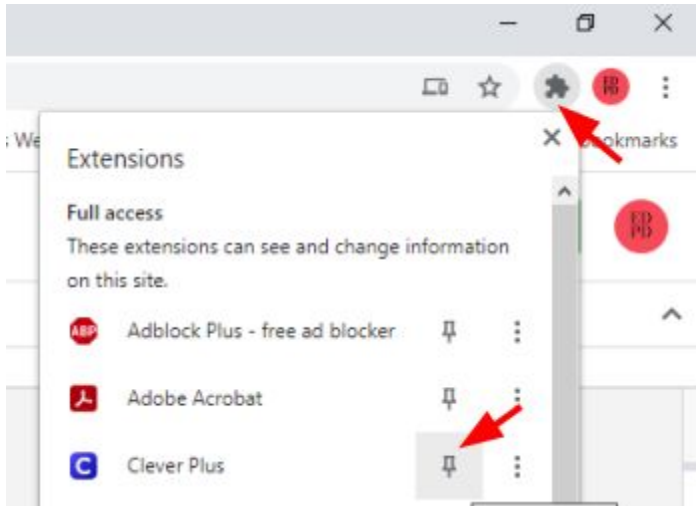

Semester One Recapture Edgenuity Login for Students

On your Chromebook, click  to get started.

Click the  located in the top right corner of the Chrome toolbar. If you do not see , click

on  then select the  next to **Clever Plus**.