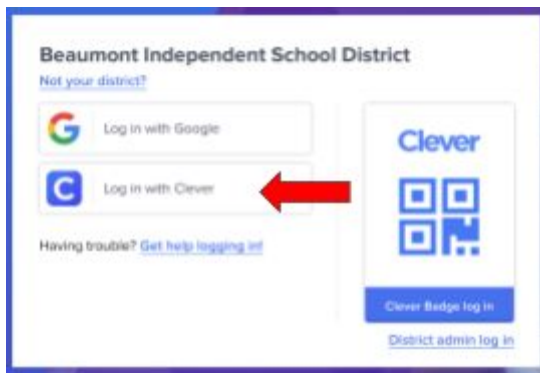

Semester One Recapture Edgenuity Login for Students

On your Chromebook, click  to get started.

Click the  located in the top right corner of the Chrome toolbar. If you do not see , click

on  then select the  next to **Clever Plus**.

After Clicking 

The next screen will display Beaumont Independent School District. Students choose the option to **Log in with Clever**

Students Username is ID Number
Password is 6-digit Birthday

Example: Username 999999
Password 010110